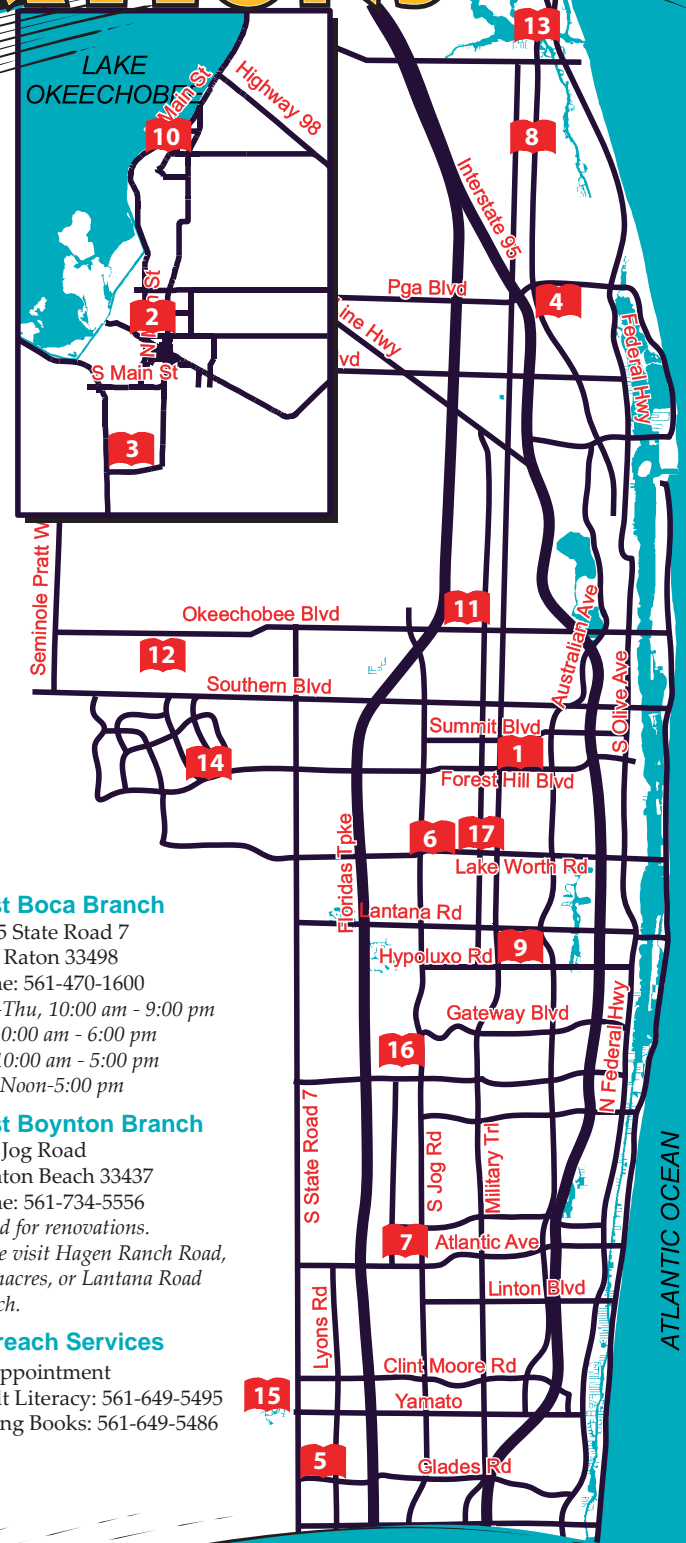

1. **15. West Boca Branch**
   18685 State Road 7
   Boca Raton 33498
   Phone: 561-470-1600
   Mon-Thu, 10:00 am - 9:00 pm
   Fri, 10:00 am - 6:00 pm
   Sat, 10:00 am - 5:00 pm
   Sun, Noon-5:00 pm
2. **16. West Boynton Branch**
   9451 Jog Road
   Boynton Beach 33437
   Phone: 561-734-5556
   Closed for renovations.
   Please visit Hagen Ranch Road,
   Greenacres, or Lantana Road
   Branch.
3. **17. Outreach Services**
   By Appointment
   Adult Literacy: 561-649-5495
   Talking Books: 561-649-5486

In accordance with the provisions of the ADA, this document may be requested in an alternate format.